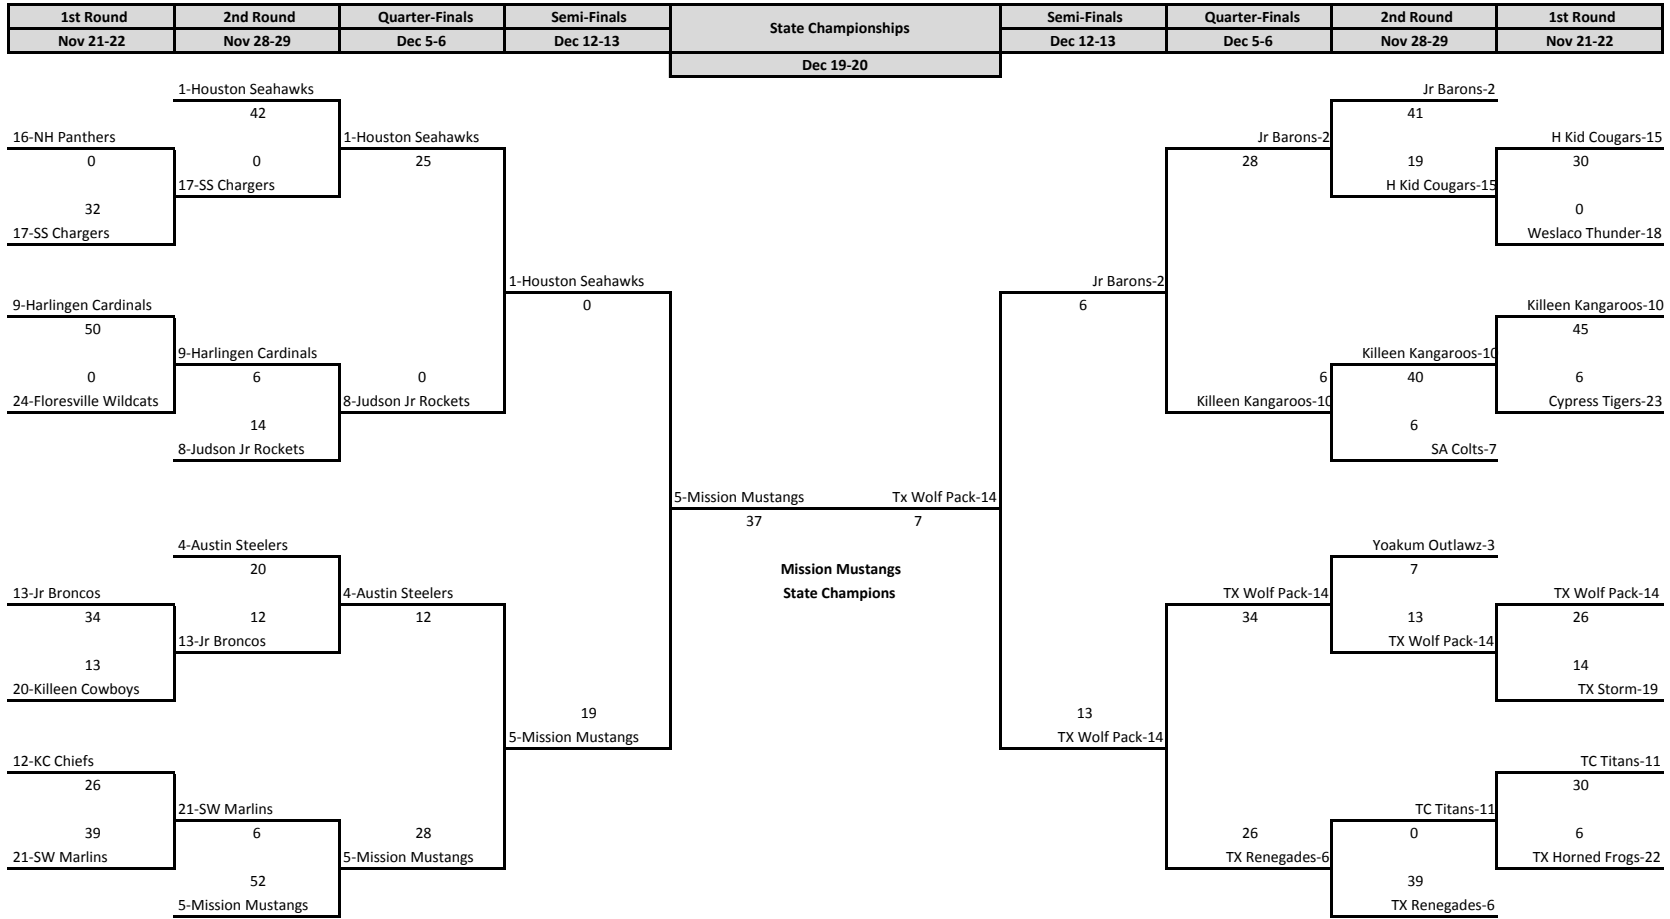

Division 1 Flag Bracket

Division 1 Midget Bracket

Division 1 Rookie Bracket

Division 1 Junior Bracket

Division 1 Senior Bracket

1st Round	2nd Round	Quarter-Finals	Semi-Finals	State Championships	Semi-Finals	Quarter-Finals	2nd Round	1st Round
Nov 21-22	Nov 28-29	Dec 5-6	Dec 12-13	Dec 19-20	Dec 12-13	Dec 5-6	Nov 28-29	Nov 21-22