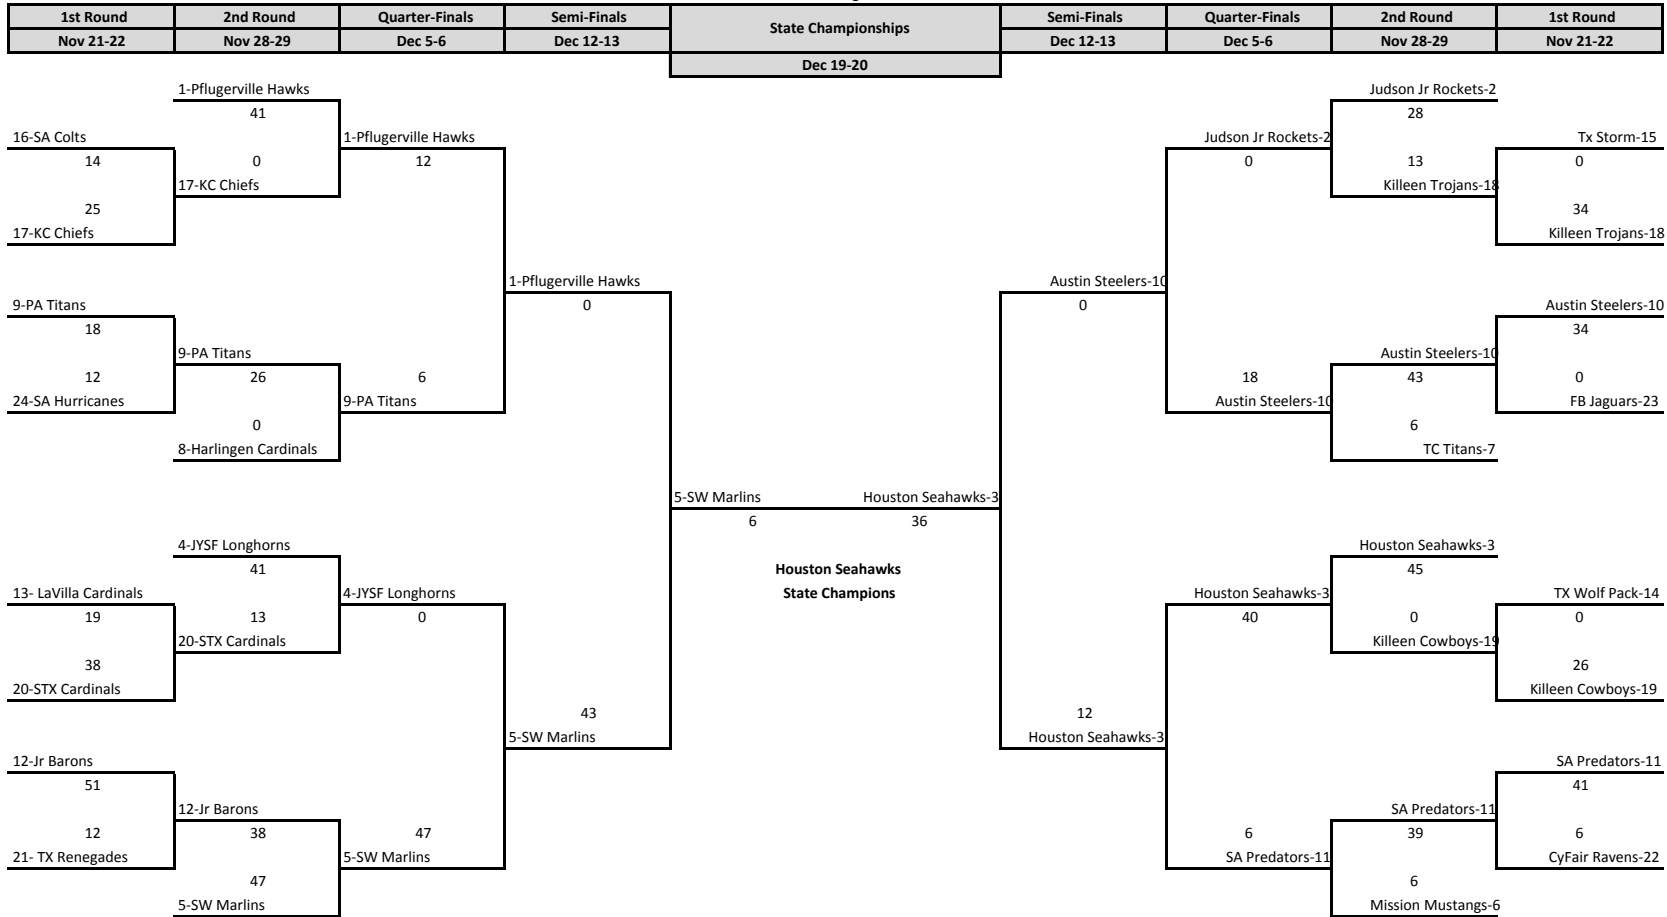

Division 1 Flag Bracket

Division 1 Midget Bracket

Division 1 Rookie Bracket

Division 1 Junior Bracket

Division 1 Senior Bracket

1st Round	2nd Round	Quarter-Finals	Semi-Finals	State Championships	Semi-Finals	Quarter-Finals	2nd Round	1st Round
Nov 21-22	Nov 28-29	Dec 5-6	Dec 12-13	Dec 19-20	Dec 12-13	Dec 5-6	Nov 28-29	Nov 21-22