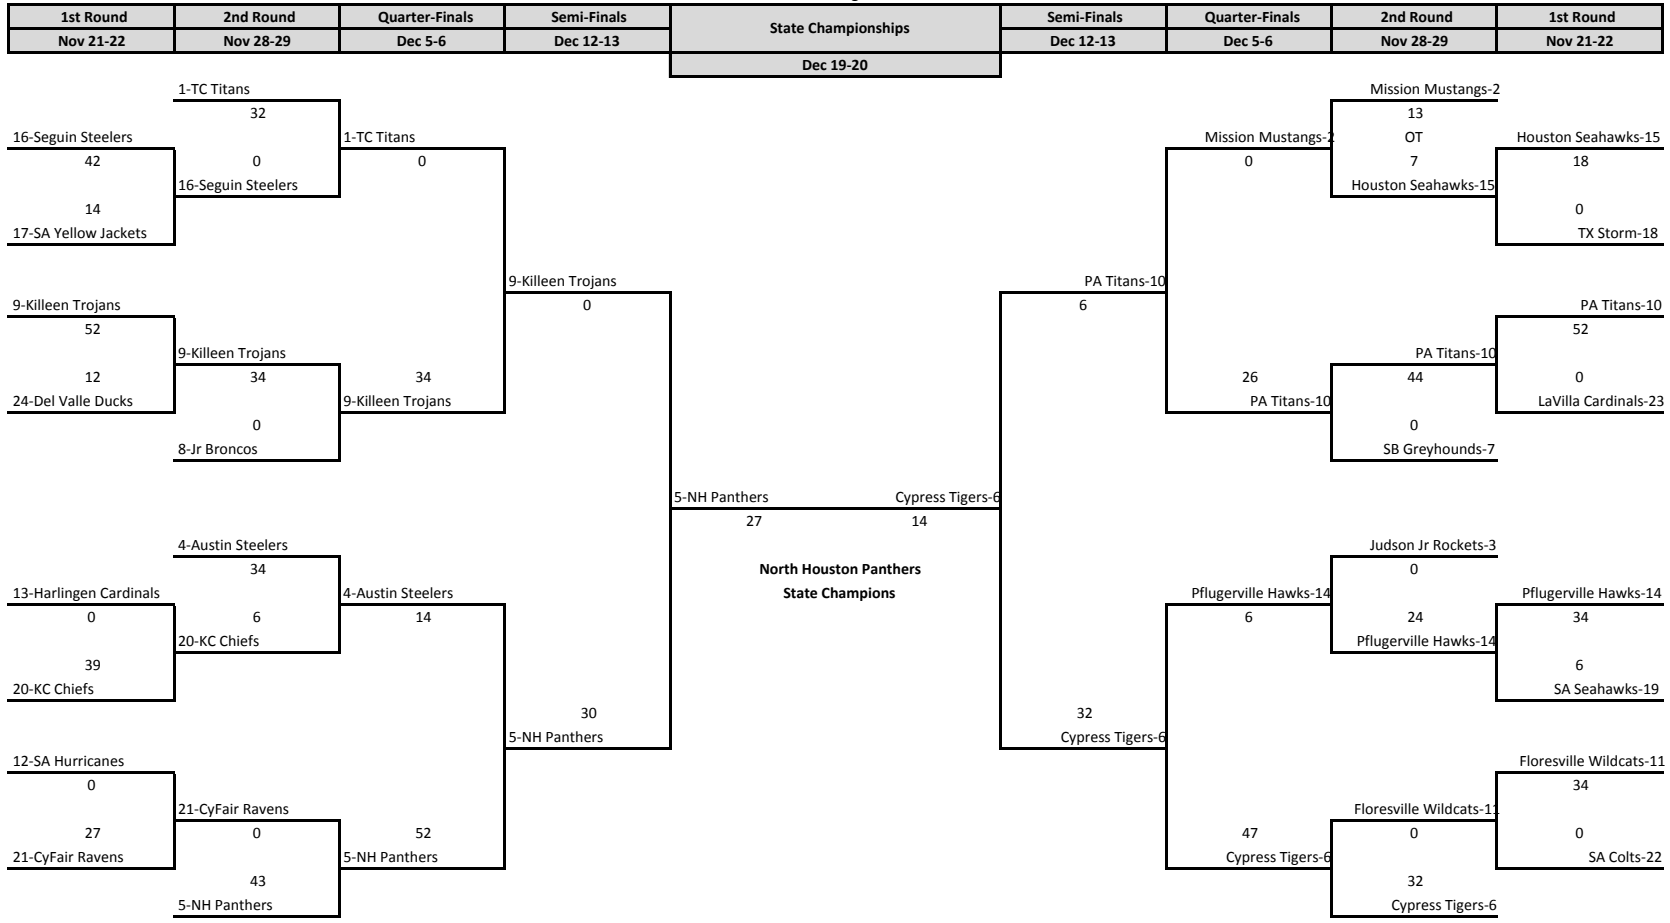

Division 1 Flag Bracket

Division 1 Midget Bracket

Division 1 Rookie Bracket

Division 1 Junior Bracket

Division 1 Senior Bracket

1st Round	2nd Round	Quarter-Finals	Semi-Finals	State Championships	Semi-Finals	Quarter-Finals	2nd Round	1st Round
Nov 21-22	Nov 28-29	Dec 5-6	Dec 12-13	Dec 19-20	Dec 12-13	Dec 5-6	Nov 28-29	Nov 21-22