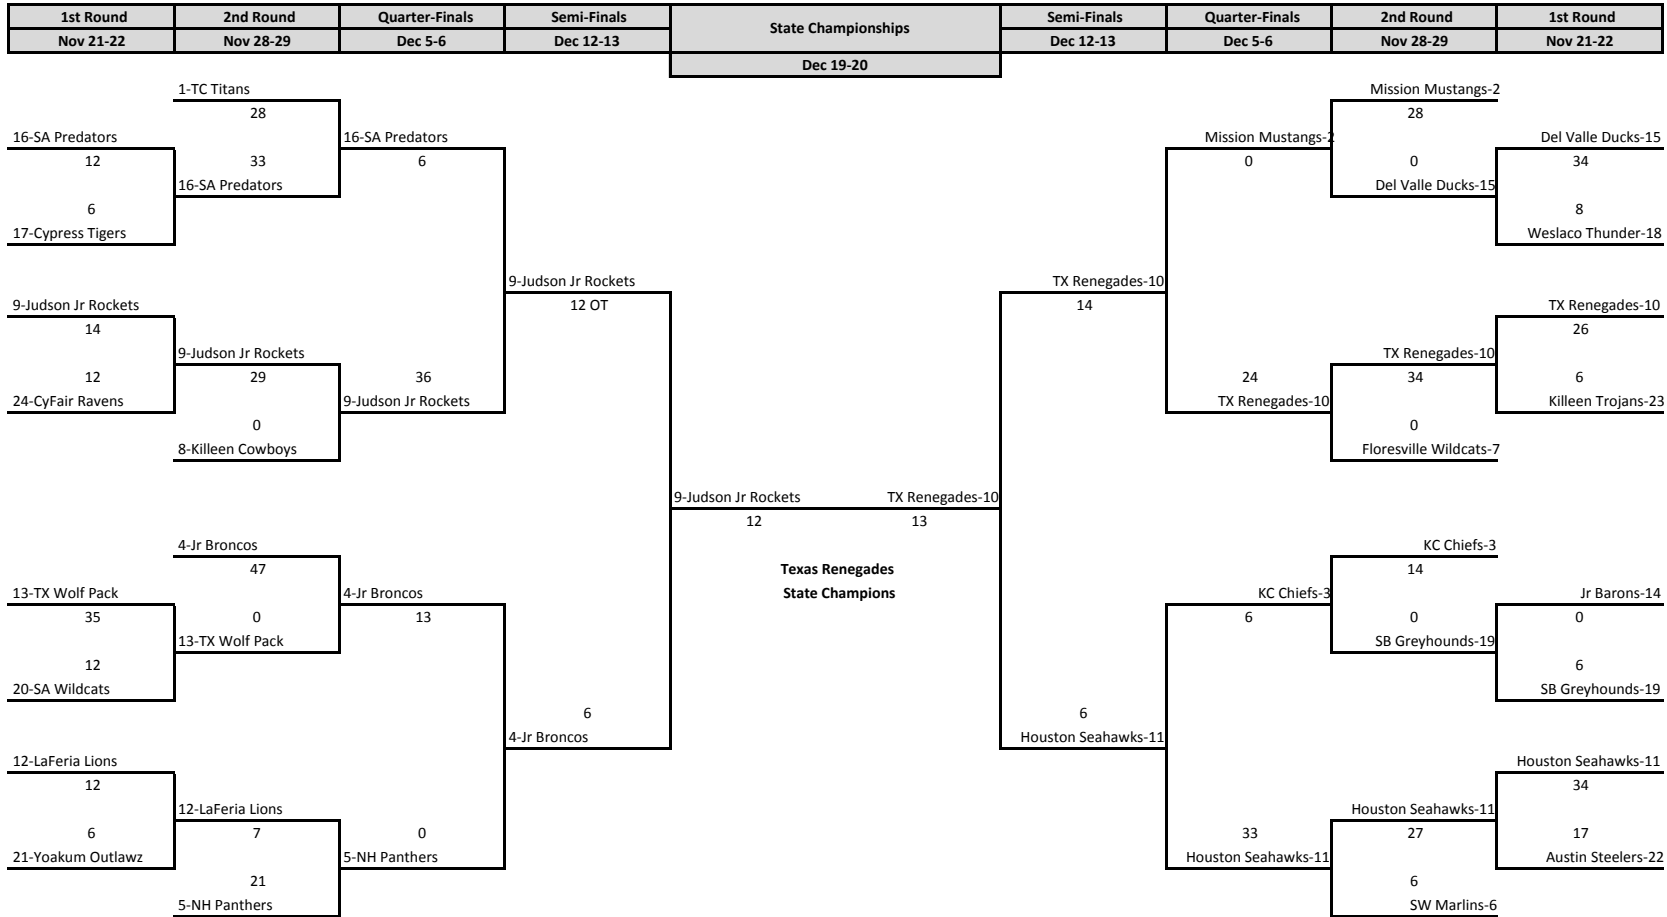

Division 1 Flag Bracket

Division 1 Midget Bracket

Division 1 Rookie Bracket

Division 1 Junior Bracket

Division 1 Senior Bracket

1st Round	2nd Round	Quarter-Finals	Semi-Finals	State Championships	Semi-Finals	Quarter-Finals	2nd Round	1st Round
Nov 21-22	Nov 28-29	Dec 5-6	Dec 12-13	Dec 19-20	Dec 12-13	Dec 5-6	Nov 28-29	Nov 21-22