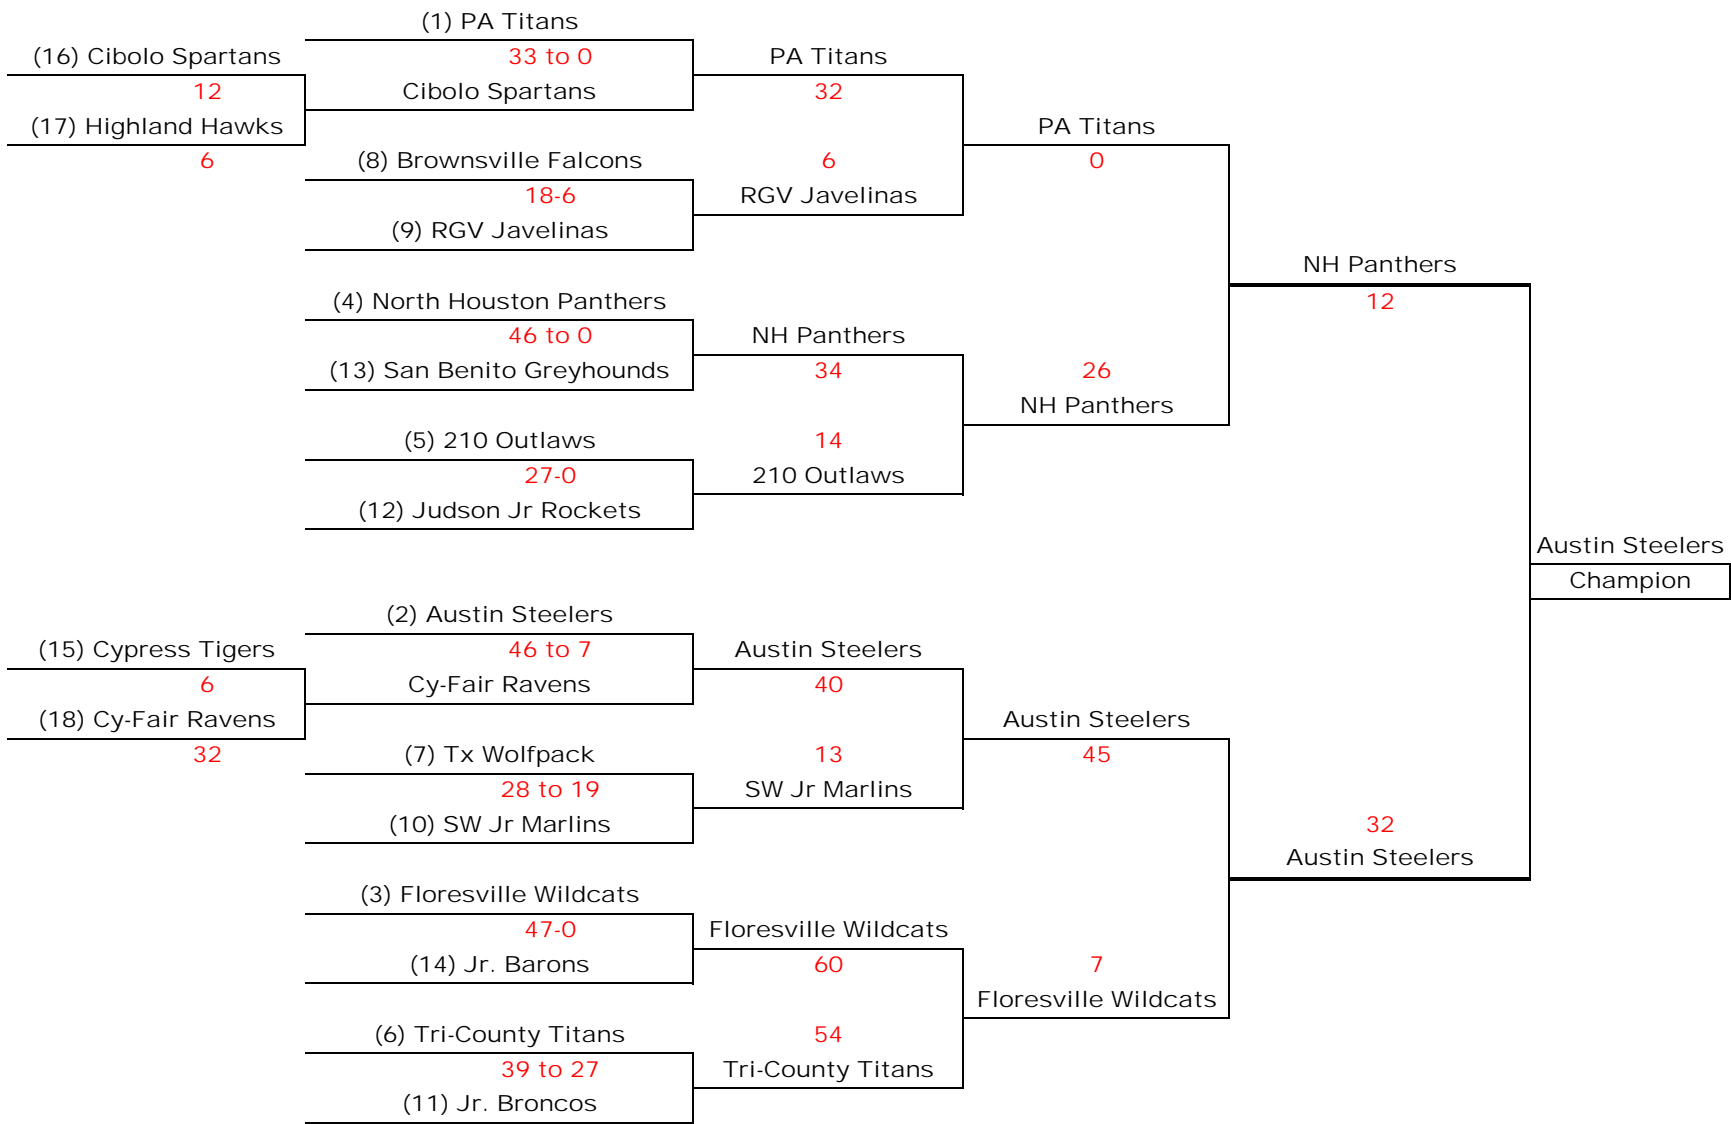

FLAG - DIVISION 1

MIDGETS - DIVISION 1

Wild Card Round	Round 1	Quarter Finals	Semi Finals	State Championships
Nov 12/13, 2016	Nov 19/20, 2016	Nov 26/27, 2016	Dec 3/4, 2016	Dec 17/18, 2016

ROOKIE - DIVISION 1

Wild Card Round	Round 1	Quarter Finals	Semi Finals	State Championships
Nov 12/13, 2016	Nov 19/20, 2016	Nov 26/27, 2016	Dec 3/4, 2016	Dec 17/18, 2016

JUNIOR - DIVISION 1

Wild Card Round	Round 1	Quarter Finals	Semi Finals	State Championships
Nov 12/13, 2016	Nov 19/20, 2016	Nov 26/27, 2016	Dec 3/4, 2016	Dec 17/18, 2016

SENIOR DIVISION

Nov 12-13, 2016	Nov 26-27, 2016	Dec 3-4, 2016	Dec 17-18, 2016
Round One	Quarter Finals	Semi Finals	Championship