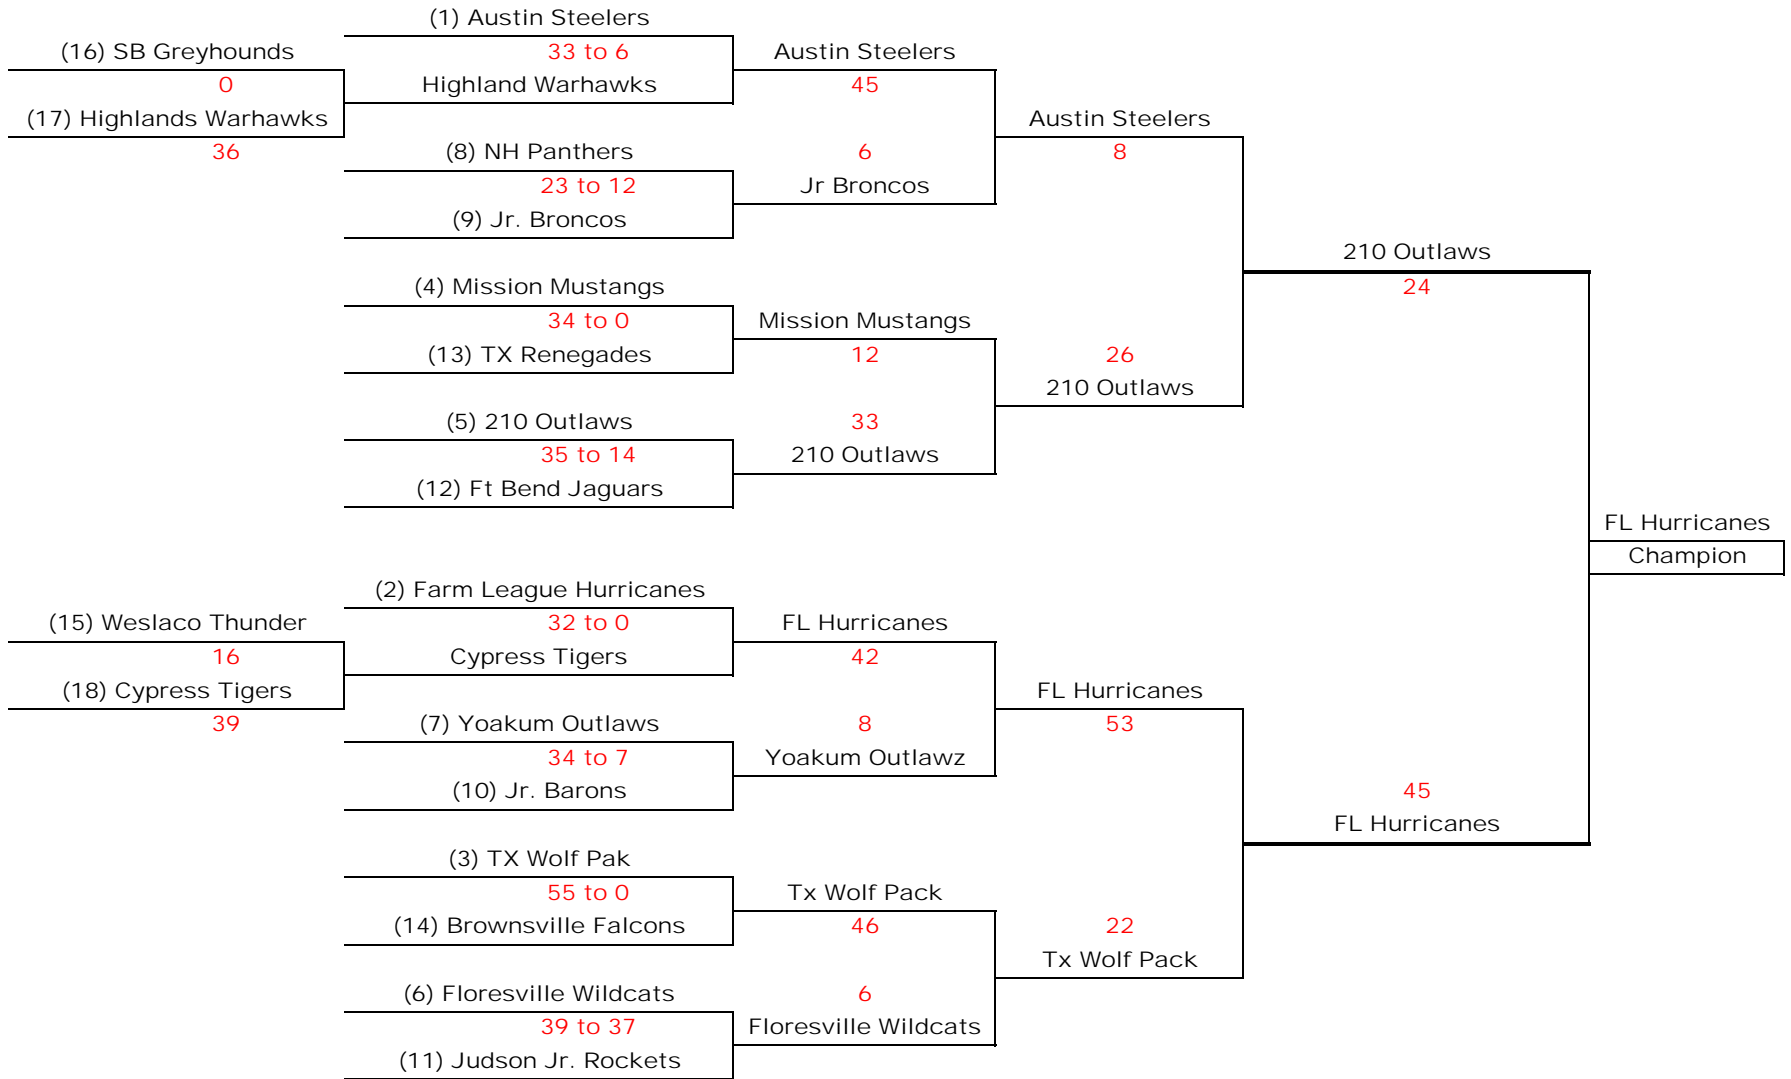

FLAG - DIVISION 1

MIDGETS - DIVISION 1

Wild Card Round	Round 1	Quarter Finals	Semi Finals	State Championships
Nov 12/13, 2016	Nov 19/20, 2016	Nov 26/27, 2016	Dec 3/4, 2016	Dec 17/18, 2016

ROOKIE - DIVISION 1

Wild Card Round	Round 1	Quarter Finals	Semi Finals	State Championships
Nov 12/13, 2016	Nov 19/20, 2016	Nov 26/27, 2016	Dec 3/4, 2016	Dec 17/18, 2016

JUNIOR - DIVISION 1

Wild Card Round	Round 1	Quarter Finals	Semi Finals	State Championships
Nov 12/13, 2016	Nov 19/20, 2016	Nov 26/27, 2016	Dec 3/4, 2016	Dec 17/18, 2016

SENIOR DIVISION

Nov 12-13, 2016	Nov 26-27, 2016	Dec 3-4, 2016	Dec 17-18, 2016
Round One	Quarter Finals	Semi Finals	Championship