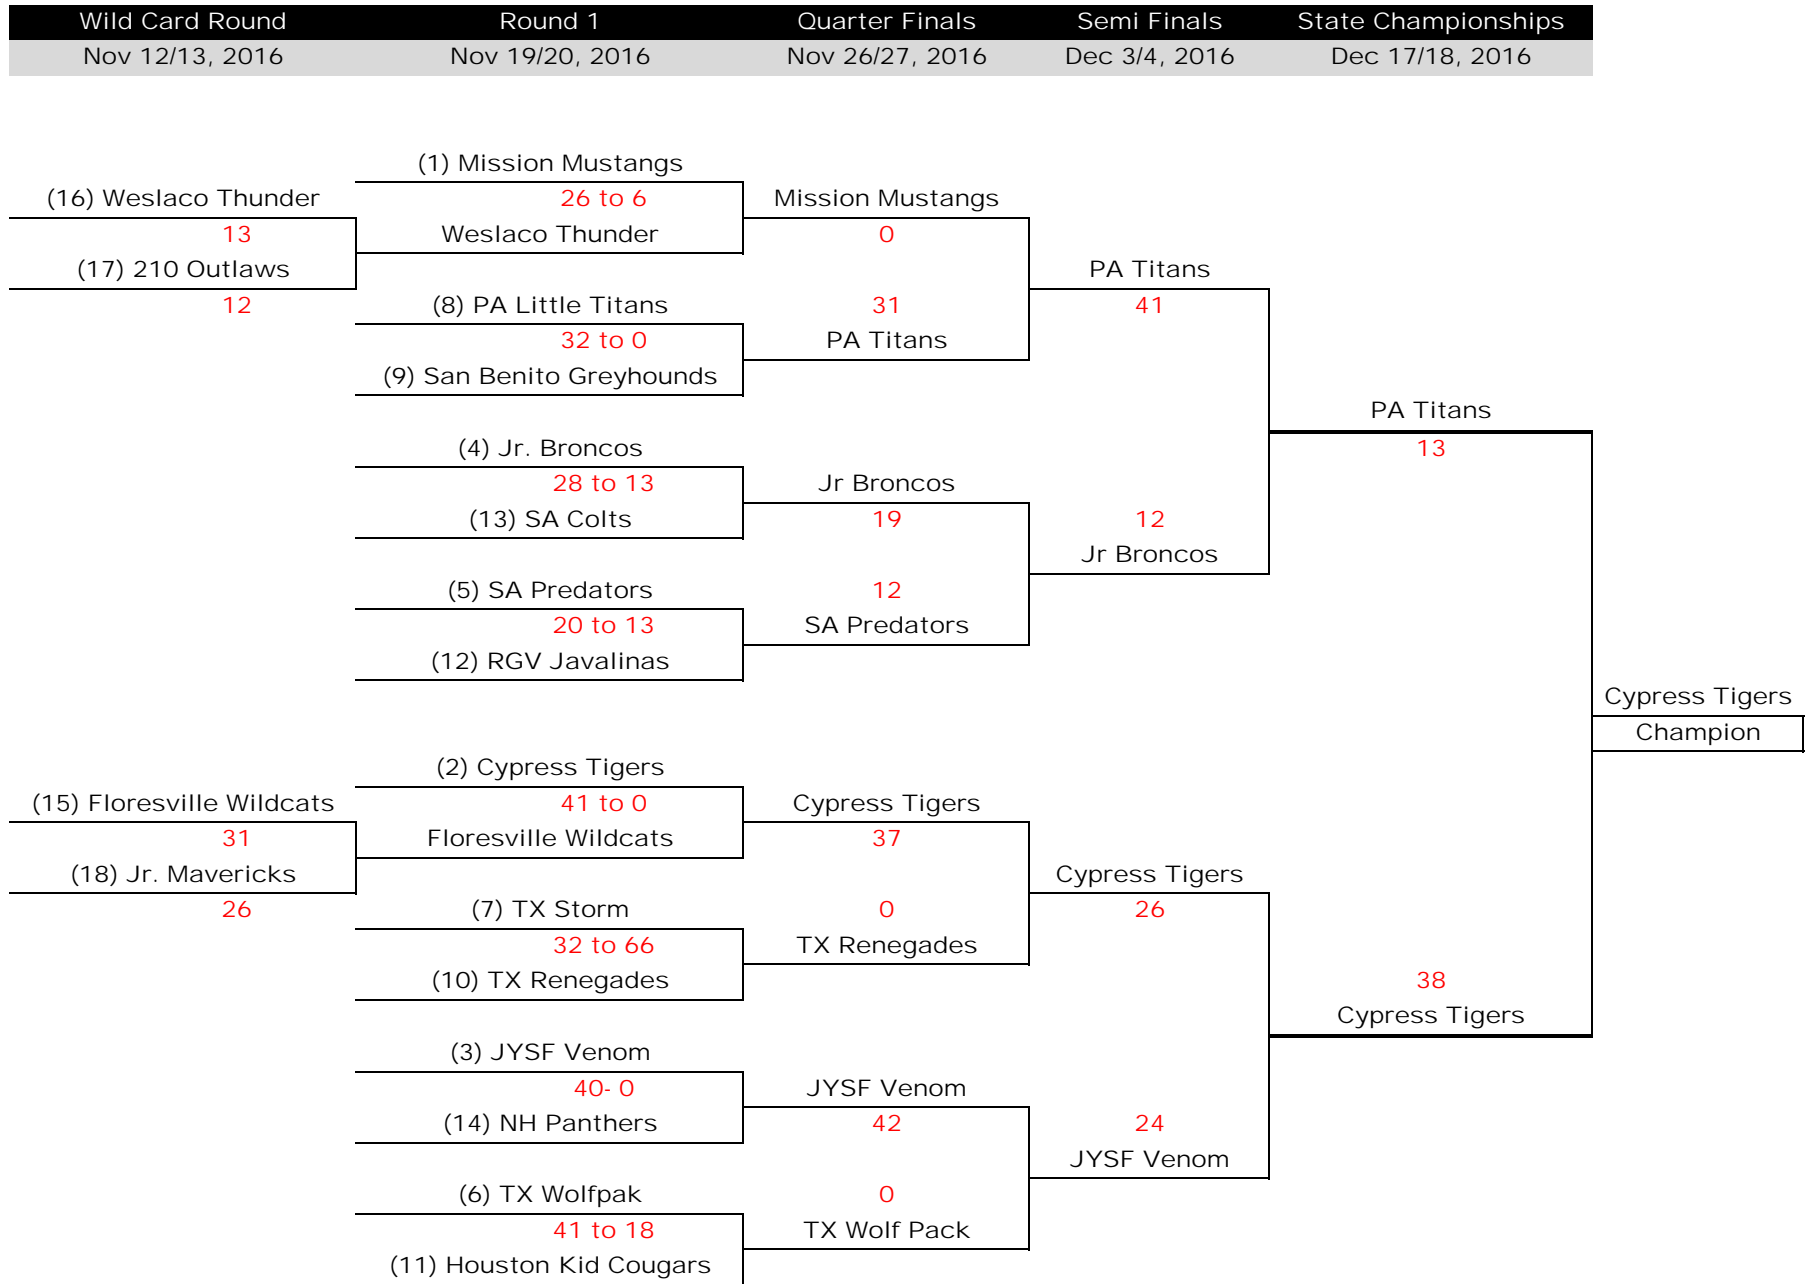

FLAG - DIVISION 1

MIDGETS - DIVISION 1

Wild Card Round	Round 1	Quarter Finals	Semi Finals	State Championships
Nov 12/13, 2016	Nov 19/20, 2016	Nov 26/27, 2016	Dec 3/4, 2016	Dec 17/18, 2016

ROOKIE - DIVISION 1

Wild Card Round	Round 1	Quarter Finals	Semi Finals	State Championships
Nov 12/13, 2016	Nov 19/20, 2016	Nov 26/27, 2016	Dec 3/4, 2016	Dec 17/18, 2016

JUNIOR - DIVISION 1

Wild Card Round	Round 1	Quarter Finals	Semi Finals	State Championships
Nov 12/13, 2016	Nov 19/20, 2016	Nov 26/27, 2016	Dec 3/4, 2016	Dec 17/18, 2016

SENIOR DIVISION

Nov 12-13, 2016	Nov 26-27, 2016	Dec 3-4, 2016	Dec 17-18, 2016
Round One	Quarter Finals	Semi Finals	Championship