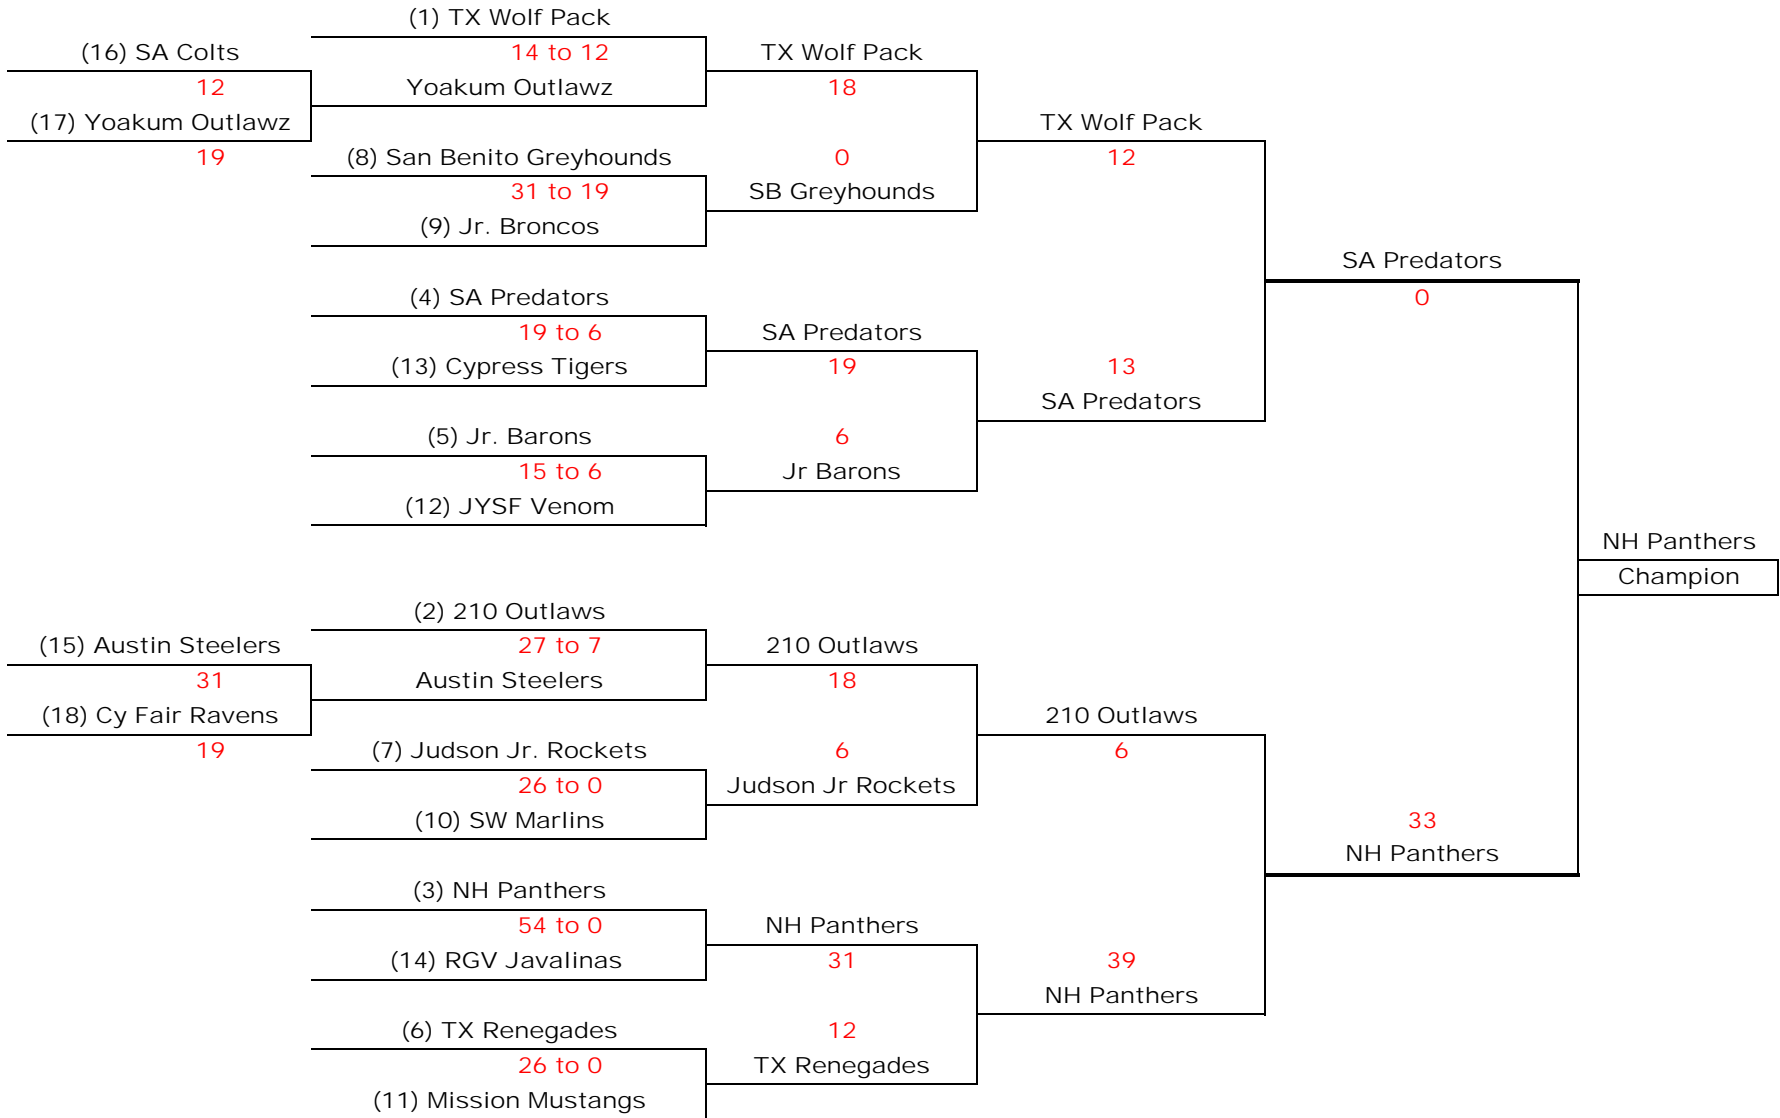

FLAG - DIVISION 1

MIDGETS - DIVISION 1

Wild Card Round	Round 1	Quarter Finals	Semi Finals	State Championships
Nov 12/13, 2016	Nov 19/20, 2016	Nov 26/27, 2016	Dec 3/4, 2016	Dec 17/18, 2016

ROOKIE - DIVISION 1

Wild Card Round	Round 1	Quarter Finals	Semi Finals	State Championships
Nov 12/13, 2016	Nov 19/20, 2016	Nov 26/27, 2016	Dec 3/4, 2016	Dec 17/18, 2016

JUNIOR - DIVISION 1

Wild Card Round	Round 1	Quarter Finals	Semi Finals	State Championships
Nov 12/13, 2016	Nov 19/20, 2016	Nov 26/27, 2016	Dec 3/4, 2016	Dec 17/18, 2016

SENIOR DIVISION

Nov 12-13, 2016	Nov 26-27, 2016	Dec 3-4, 2016	Dec 17-18, 2016
Round One	Quarter Finals	Semi Finals	Championship